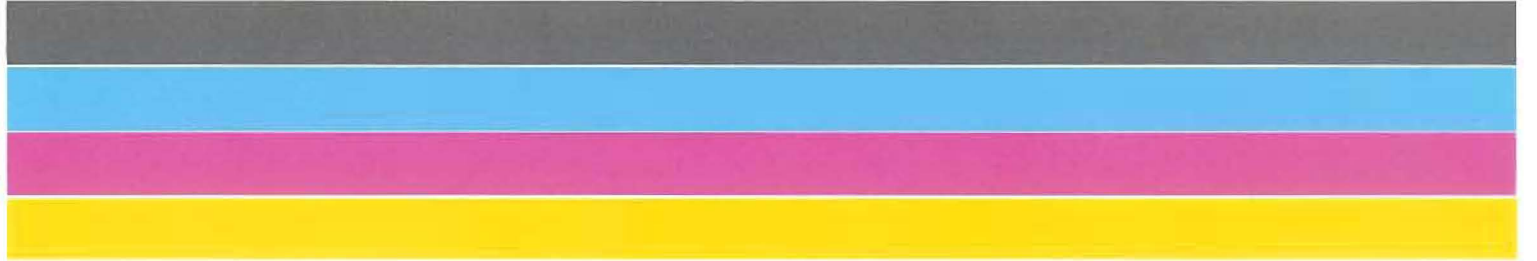

Photo Cartridge Test Patterns: (0)

Color Cartridge Test Patterns: (0)

CYAN

MAGENTA

YELLOW

VIOLET

GREEN

RED