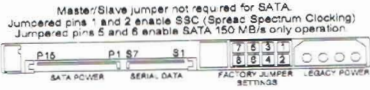

S/N : WCANY4447755

Product warranty will be void if seal, label or cover is removed or damaged.
U.S. Patents: 6178056, 5956196, 6289484, 6263459

Product of Thailand

5VDC --- 0.92A
12VDC --- 0.90A

Drive Parameters:
LBA 490234752
250.0 GB

WWN:50014EE1ABACF094
Canada ICES - 003 Class B/
NMB - 003 Classe B

WD2500YS
WD RE

MDL : WD2500YS - 01SHB1
DATE: 08 JUN 2008
DCM : HSBHNTJAHN

RoHS

www.westerndigital.com

WD P/N : WD2500YS - 01SHB1

DO NOT COVER ANY
DRIVE HOLES
FRAGILE

P11

S/N : WCANY4447688

Product warranty will be void if seal, label or cover is removed or damaged.
U.S. Patents: 6178056, 5956196, 6289484, 6263459

Product of Thailand

5VDC --- 0.92A
12VDC --- 0.90A

Drive Parameters:
LBA 490234752
250.0 GB

WWN:50014EE1565DE485
Canada ICES - 003 Class B/
NMB - 003 Classe B

WD2500YS
WD RE

MDL : WD2500YS - 01SHB1
DATE: 08 JUN 2008
DCM : HSBHNTJAHN

RoHS

www.westerndigital.com

WD P/N : WD2500YS - 01SHB1

DO NOT COVER ANY
DRIVE HOLES
FRAGILE

P11

S/N : WCANY4297819

Product warranty will be void if seal, label or cover is removed or damaged.
U.S. Patents: 6178056, 5956196, 6289484, 6263459

Product of Thailand

5VDC --- 0.92A
12VDC --- 0.90A

Drive Parameters:
LBA 490234752
250.0 GB

WWN:50014EE1564E4FDF
Canada ICES - 003 Class B/
NMB - 003 Classe B

WD2500YS
WD RE

MDL : WD2500YS - 01SHB1
DATE: 15 MAY 2008
DCM : HSBHNTJAHN

RoHS

www.westerndigital.com

WD P/N : WD2500YS - 01SHB1

DO NOT COVER ANY
DRIVE HOLES
FRAGILE

P11

S/N : WCANY4396586

Product warranty will be void if seal, label or cover is removed or damaged.
U.S. Patents: 6178056, 5956196, 6289484, 6263459

Product of Thailand

5VDC --- 0.92A
12VDC --- 0.90A

Drive Parameters:
LBA 490234752
250.0 GB

WWN:50014EE1564E4FB7
Canada ICES - 003 Class B/
NMB - 003 Classe B

WD2500YS
WD RE

MDL : WD2500YS - 01SHB1
DATE: 15 MAY 2008
DCM : HSBHNTJAHN

RoHS