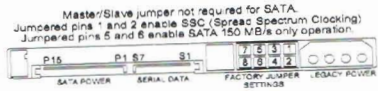

S/N : WCANY4447755

Product warranty will be void if seal, label or cover is removed or damaged.
U.S. Patents: 6178056, 5956196, 6289484, 6263459

Product of Thailand

5VDC --- 0.92A
12VDC --- 0.90A

Drive Parameters:
LBA 490234752
250.0 GB

WWN:50014EE1ABACF094
Canada ICES - 003 Class B/
NMB - 003 Classe B

WD2500YS
WD RE

MDL : WD2500YS - 01SHB1
DATE: 08 JUN 2008
DCM : HSBHNTJAHN

RoHS

www.westerndigital.com

WD P/N : WD2500YS - 01SHB1

DO NOT COVER ANY
DRIVE HOLES
FRAGILE

P11

S/N : WCANY4447688

Product warranty will be void if seal, label or cover is removed or damaged.
U.S. Patents: 6178056, 5956196, 6289484, 6263459

Product of Thailand

5VDC --- 0.92A
12VDC --- 0.90A

Drive Parameters:
LBA 490234752
250.0 GB

WWN:50014EE1565DE485
Canada ICES - 003 Class B/
NMB - 003 Classe B

WD2500YS
WD RE

MDL : WD2500YS - 01SHB1
DATE: 08 JUN 2008
DCM : HSBHNTJAHN

RoHS

www.westerndigital.com

WD P/N : WD2500YS - 01SHB1

DO NOT COVER ANY
DRIVE HOLES
FRAGILE

P11

S/N : WCANY4297819

Product warranty will be void if seal, label or cover is removed or damaged.
U.S. Patents: 6178056, 5956196, 6289484, 6263459

Product of Thailand

5VDC --- 0.92A
12VDC --- 0.90A

Drive Parameters:
LBA 490234752
250.0 GB

WWN:50014EE1564E4FDF
Canada ICES - 003 Class B/
NMB - 003 Classe B

WD2500YS
WD RE

MDL : WD2500YS - 01SHB1
DATE: 15 MAY 2008
DCM : HSBHNTJAHN

RoHS

www.westerndigital.com

WD P/N : WD2500YS - 01SHB1

DO NOT COVER ANY
DRIVE HOLES
FRAGILE

P11

S/N : WCANY4396586

Product warranty will be void if seal, label or cover is removed or damaged.
U.S. Patents: 6178056, 5956196, 6289484, 6263459

Product of Thailand

5VDC --- 0.92A
12VDC --- 0.90A

Drive Parameters:
LBA 490234752
250.0 GB

WWN:50014EE1564E4FB7
Canada ICES - 003 Class B/
NMB - 003 Classe B

WD2500YS
WD RE

MDL : WD2500YS - 01SHB1
DATE: 15 MAY 2008
DCM : HSBHNTJAHN

RoHS