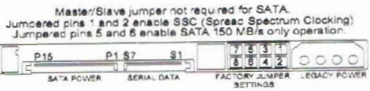

S/N : WCANY4447755

Product warranty will be void if seal, label or cover is removed or damaged.
U.S. Patents: 6178056, 5956196, 6289484, 6263459

Product of Thailand

5VDC --- 0.92A
12VDC --- 0.90A

Drive Parameters:
LBA 490234752
250.0 GB

WWN:50014EE1ABACF094
Canada ICES - 003 Class B/
NMB - 003 Classe B

WD2500YS
WD RE

MDL : WD2500YS - 01SHB1
DATE: 08 JUN 2008
DCM : HSBHNTJAHN

RoHS

www.westerndigital.com

WD P/N : WD2500YS - 01SHB1

DO NOT COVER ANY
DRIVE HOLES
FRAGILE

P11

S/N : WCANY4447688

Product warranty will be void if seal, label or cover is removed or damaged.
U.S. Patents: 6178056, 5956196, 6289484, 6263459

Product of Thailand

5VDC --- 0.92A
12VDC --- 0.90A

Drive Parameters:
LBA 490234752
250.0 GB

WWN:50014EE1565DE485
Canada ICES - 003 Class B/
NMB - 003 Classe B

WD2500YS
WD RE

MDL : WD2500YS - 01SHB1
DATE: 08 JUN 2008
DCM : HSBHNTJAHN

RoHS

www.westerndigital.com

WD P/N : WD2500YS - 01SHB1

DO NOT COVER ANY
DRIVE HOLES
FRAGILE

P11

S/N : WCANY4297819

Product warranty will be void if seal, label or cover is removed or damaged.
U.S. Patents: 6178056, 5956196, 6289484, 6263459

Product of Thailand

5VDC --- 0.92A
12VDC --- 0.90A

Drive Parameters:
LBA 490234752
250.0 GB

WWN:50014EE1564E4FDF
Canada ICES - 003 Class B/
NMB - 003 Classe B

WD2500YS
WD RE

MDL : WD2500YS - 01SHB1
DATE: 15 MAY 2008
DCM : HSBHNTJAHN

RoHS

www.westerndigital.com

WD P/N : WD2500YS - 01SHB1

DO NOT COVER ANY
DRIVE HOLES
FRAGILE

P11

S/N : WCANY4396586

Product warranty will be void if seal, label or cover is removed or damaged.
U.S. Patents: 6178056, 5956196, 6289484, 6263459

Product of Thailand

5VDC --- 0.92A
12VDC --- 0.90A

Drive Parameters:
LBA 490234752
250.0 GB

WWN:50014EE1564E4FB7
Canada ICES - 003 Class B/
NMB - 003 Classe B

WD2500YS
WD RE

MDL : WD2500YS - 01SHB1
DATE: 15 MAY 2008
DCM : HSBHNTJAHN

RoHS